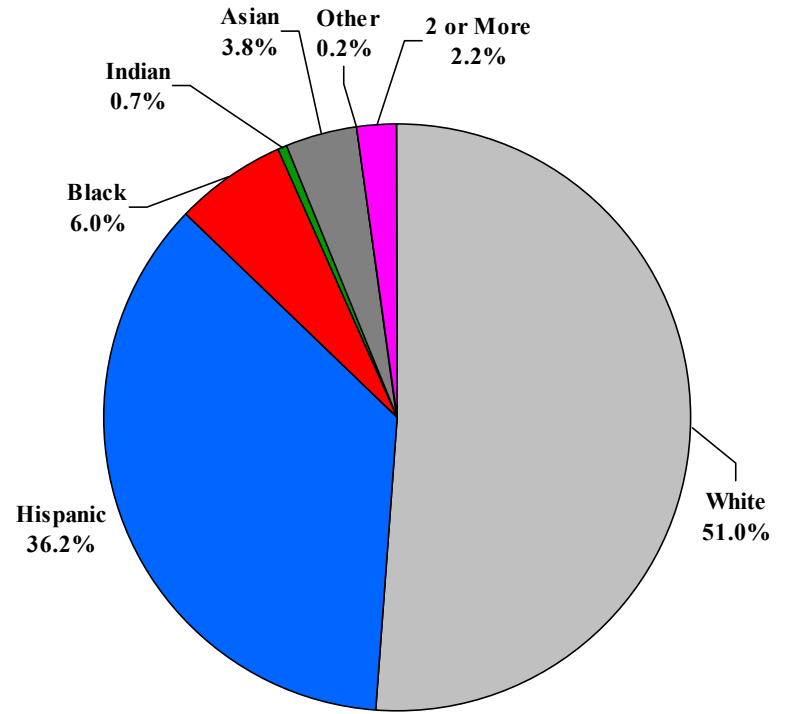

2000 Riverside County Population Density

Persons per Sqaure Mile by Tract

Source: Census 2000
Thomas Bros. Network

A Century of Growth

Riverside County Population 1900 - 2000

Ethnic Composition of Riverside County

1990

2000

2000 Riverside County Percent Ethnicity

- No Majority Group
- Hispanic
- White
- African American
- Asian
- Multi-Racial

Source: Census 2000
Thomas Bros. Network