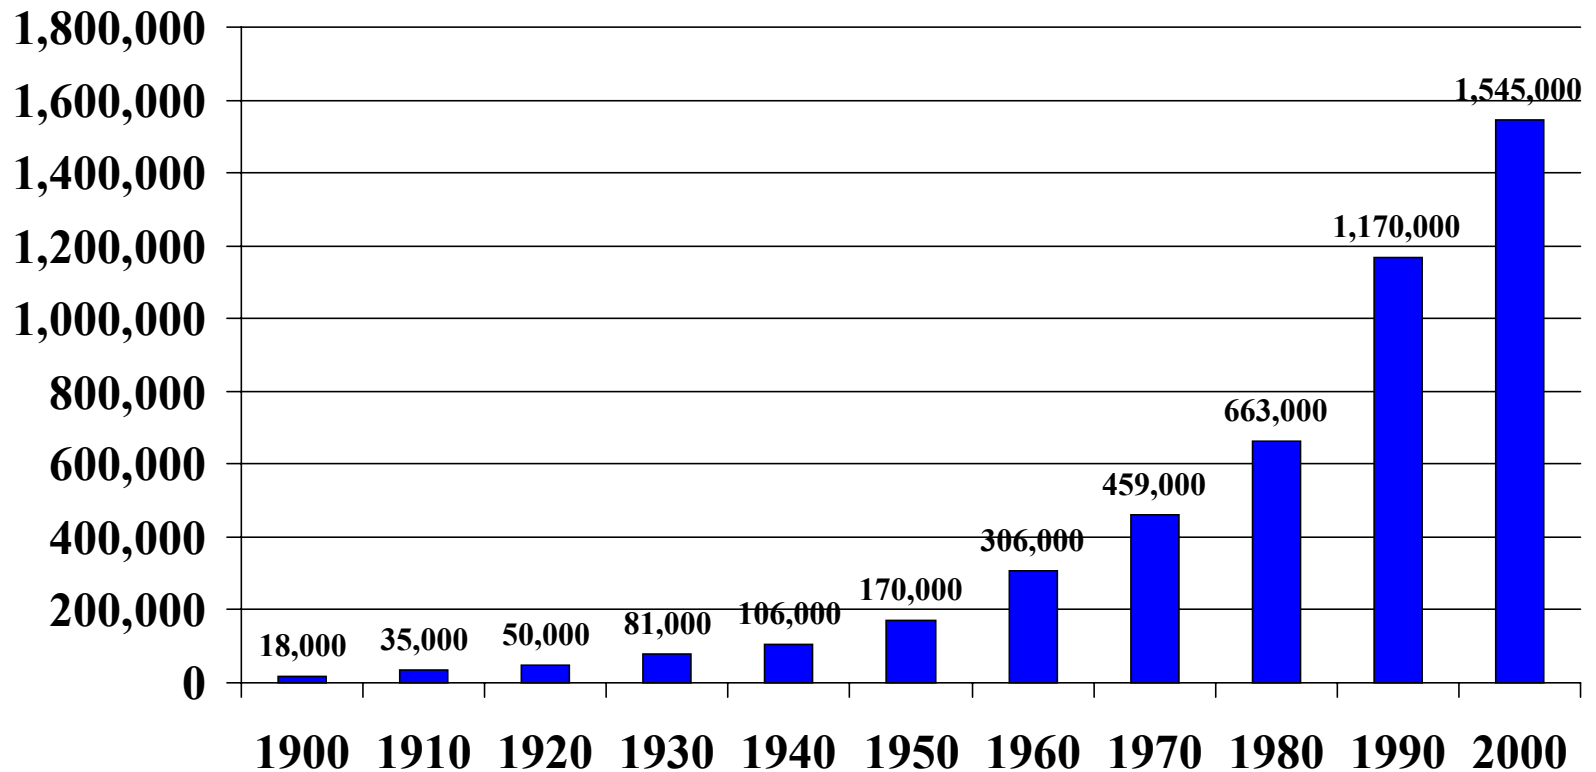

2000 Riverside County Population Density

Persons per Sqaure Mile by Tract

Source: Census 2000
Thomas Bros. Network

A Century of Growth

Riverside County Population 1900 - 2000

Ethnic Composition of Riverside County

1990

2000

2000 Riverside County Percent Ethnicity

- No Majority Group
- Hispanic
- White
- African American
- Asian
- Multi-Racial

Source: Census 2000
Thomas Bros. Network