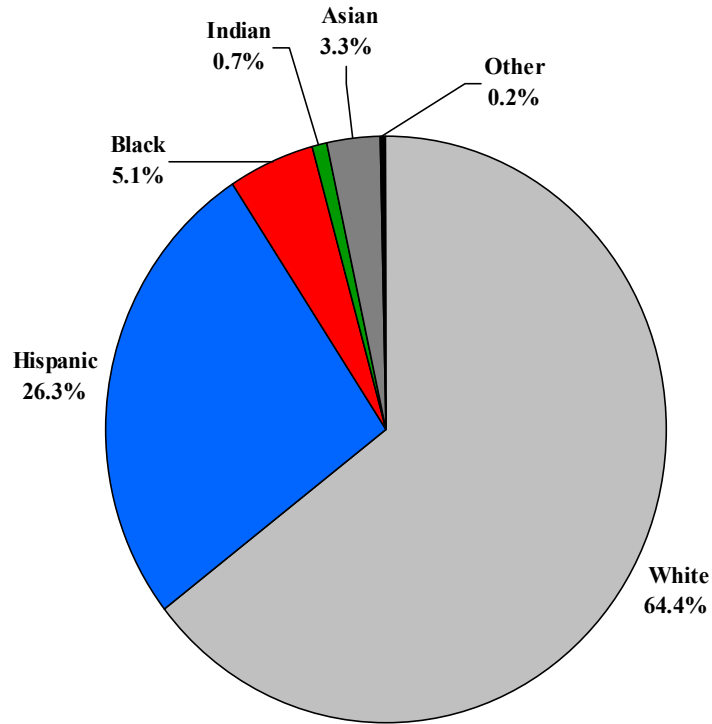

2000 Riverside County Population Density

Persons per Sqaure Mile by Tract

Source: Census 2000
Thomas Bros. Network

A Century of Growth

Riverside County Population 1900 - 2000

Ethnic Composition of Riverside County

1990

2000

2000 Riverside County Percent Ethnicity

- No Majority Group
- Hispanic
- White
- African American
- Asian
- Multi-Racial

Source: Census 2000
Thomas Bros. Network