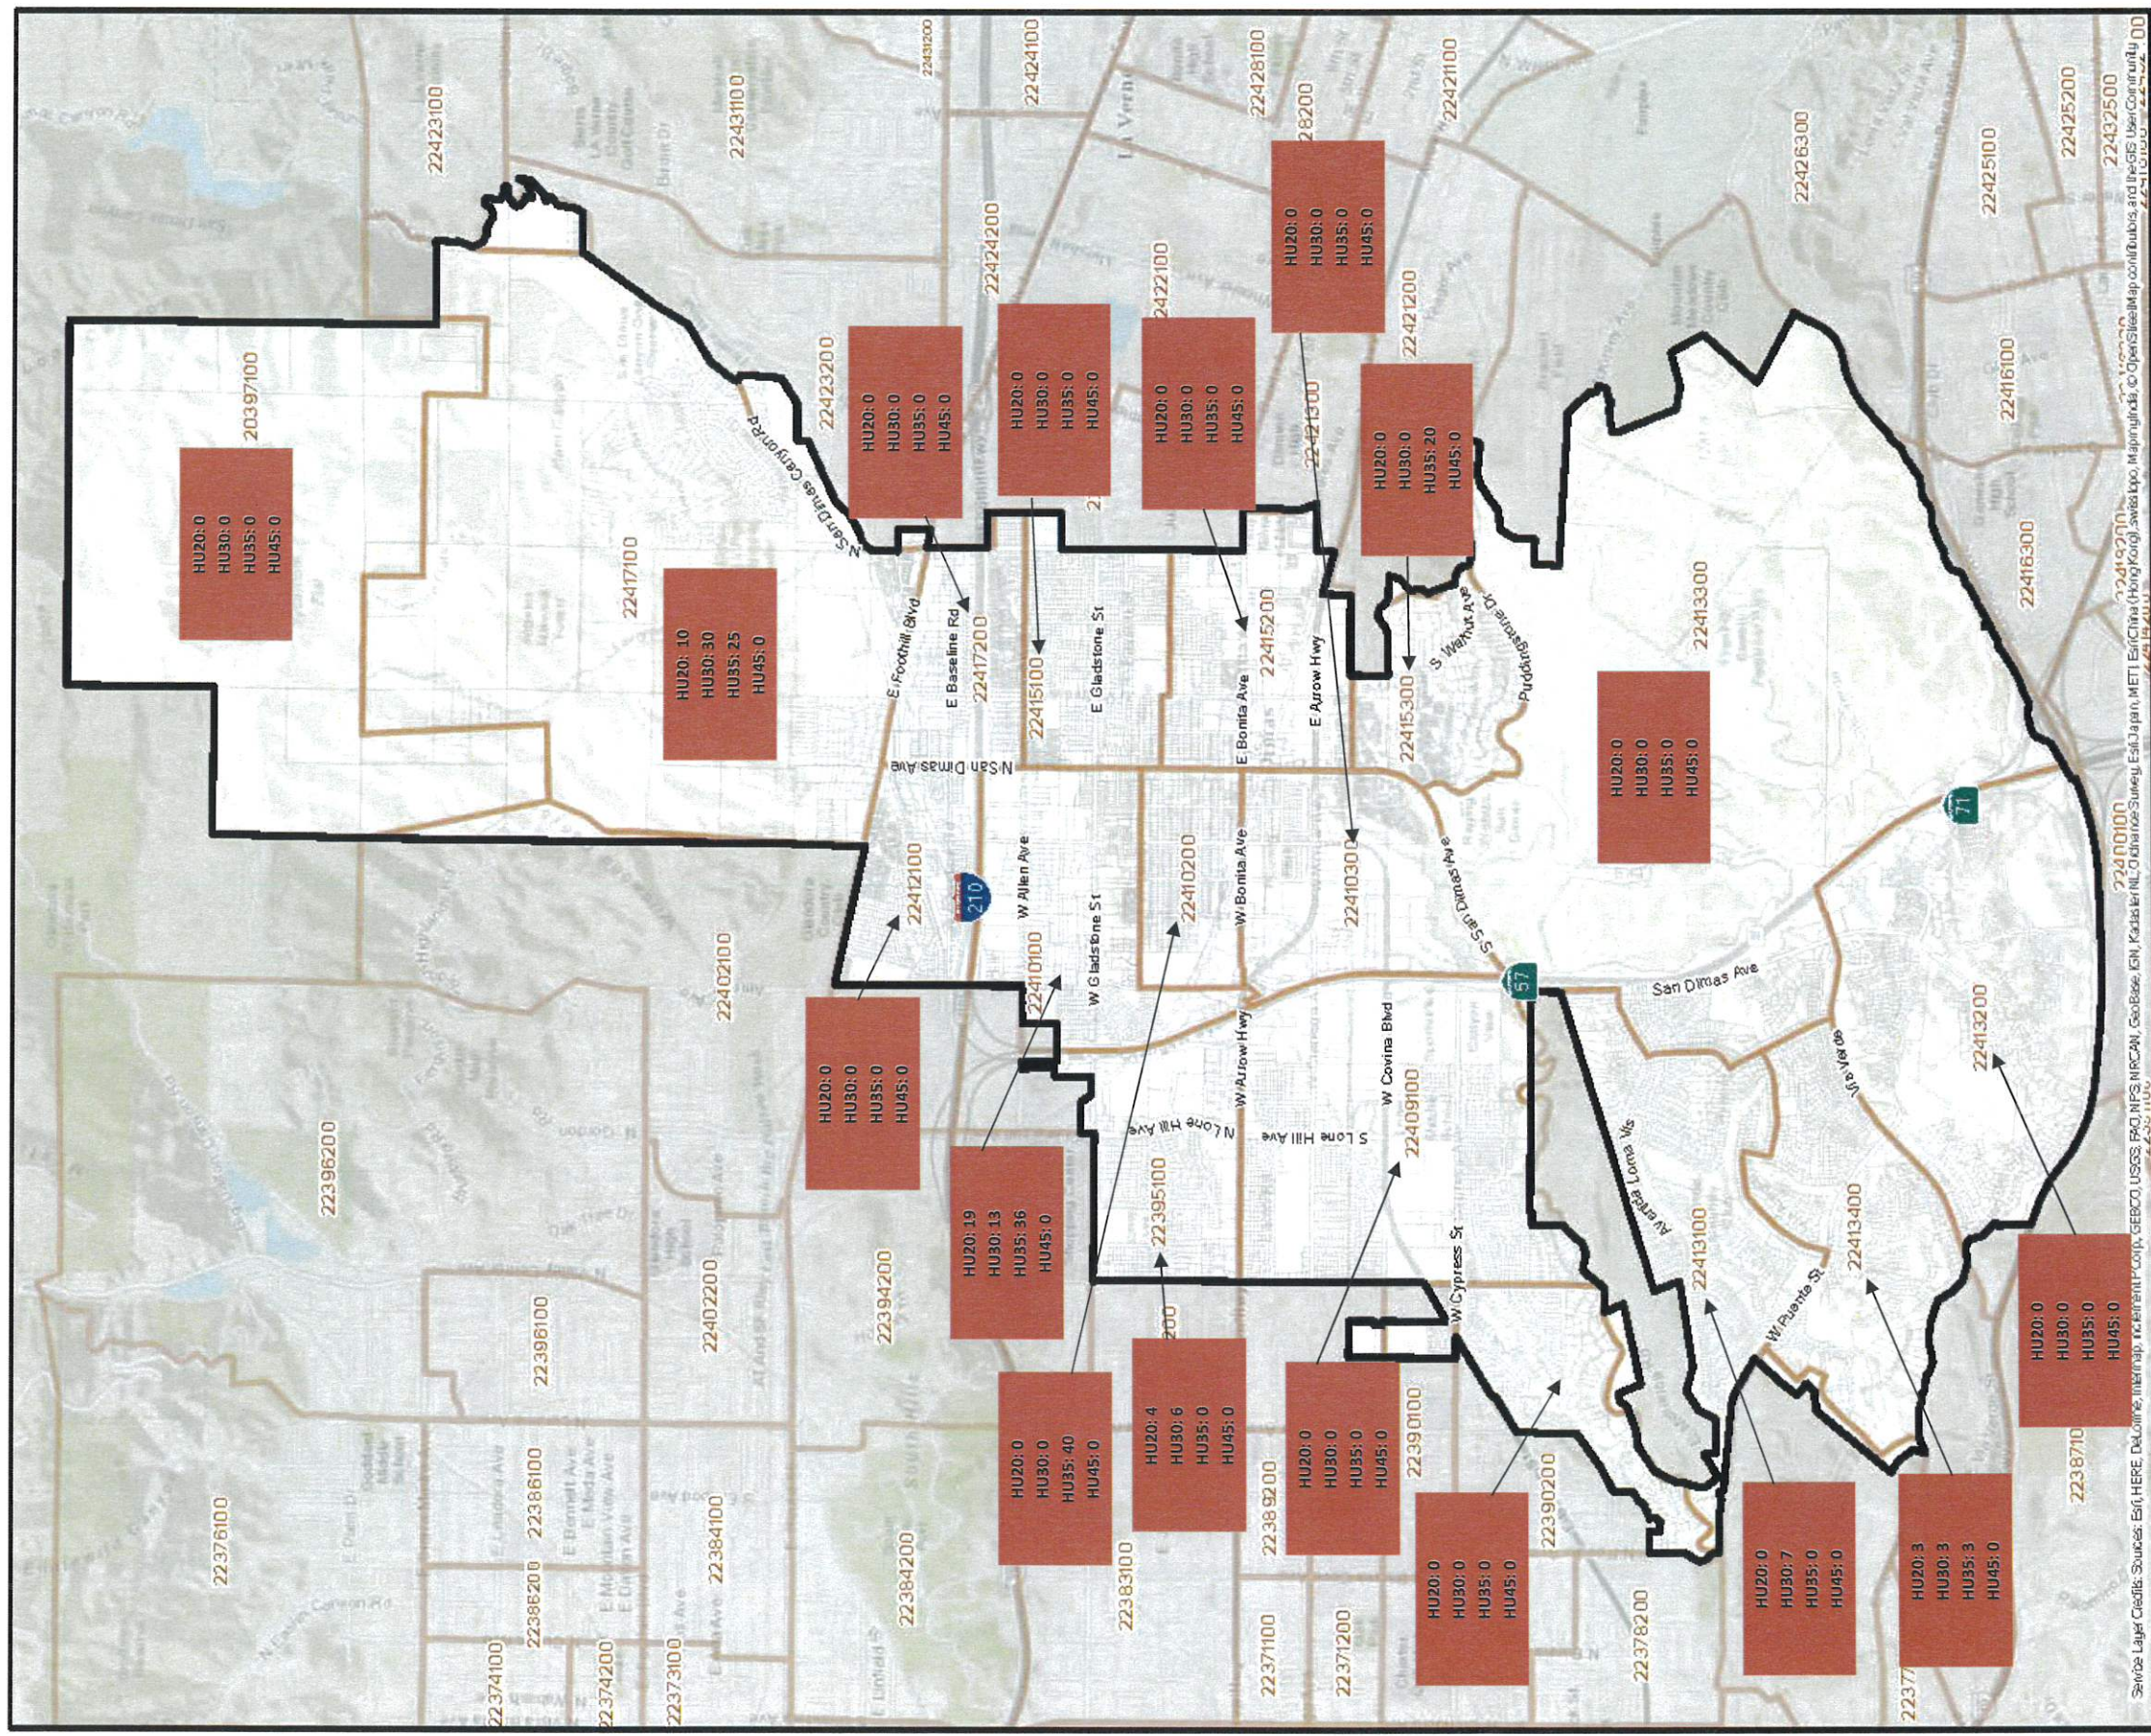

Transportation Analysis Zones in City of San Dimas

City Boundary

Transportation Analysis Zones (TAZ)

Source: SCAG, 2017
P:\DataMap_Guide\RTP_2020\mxd\TAZ\TAZ_Portrait.mxd | Date: 10/24/2017